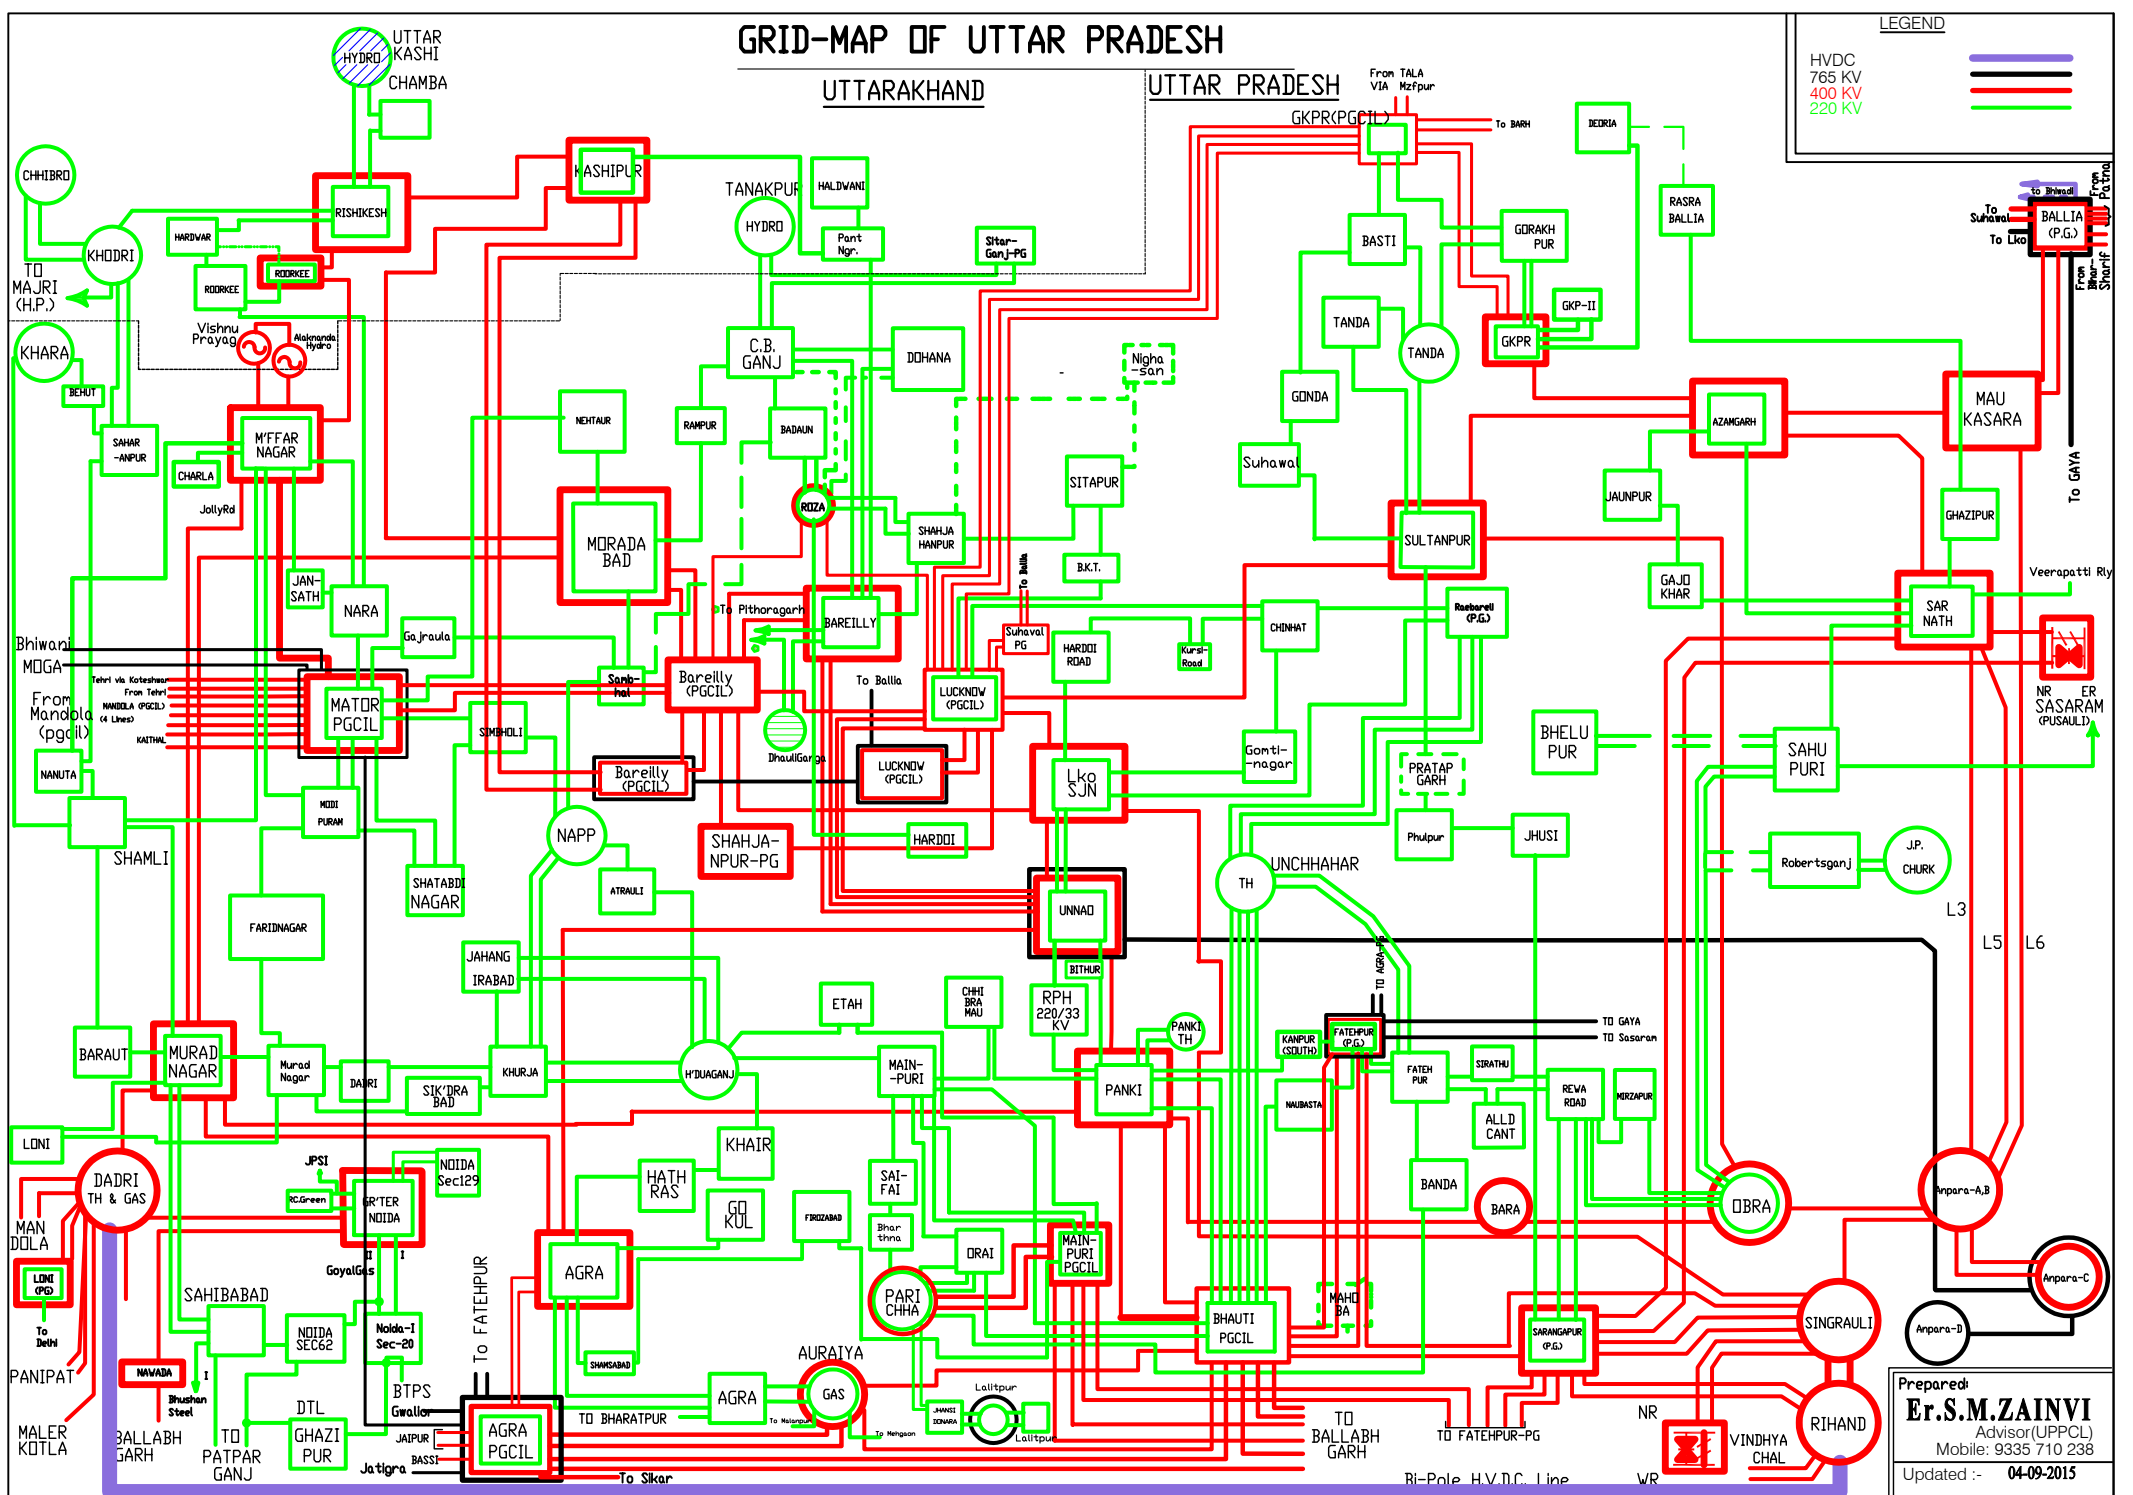

GRID-MAP OF UTTAR PRADESH

LEGEND

Prepared by
Er.S.M.ZAINVI
 Advisor (UPPCL)
 Mobile: 9335 710 238
 Updated :- 04-09-2015