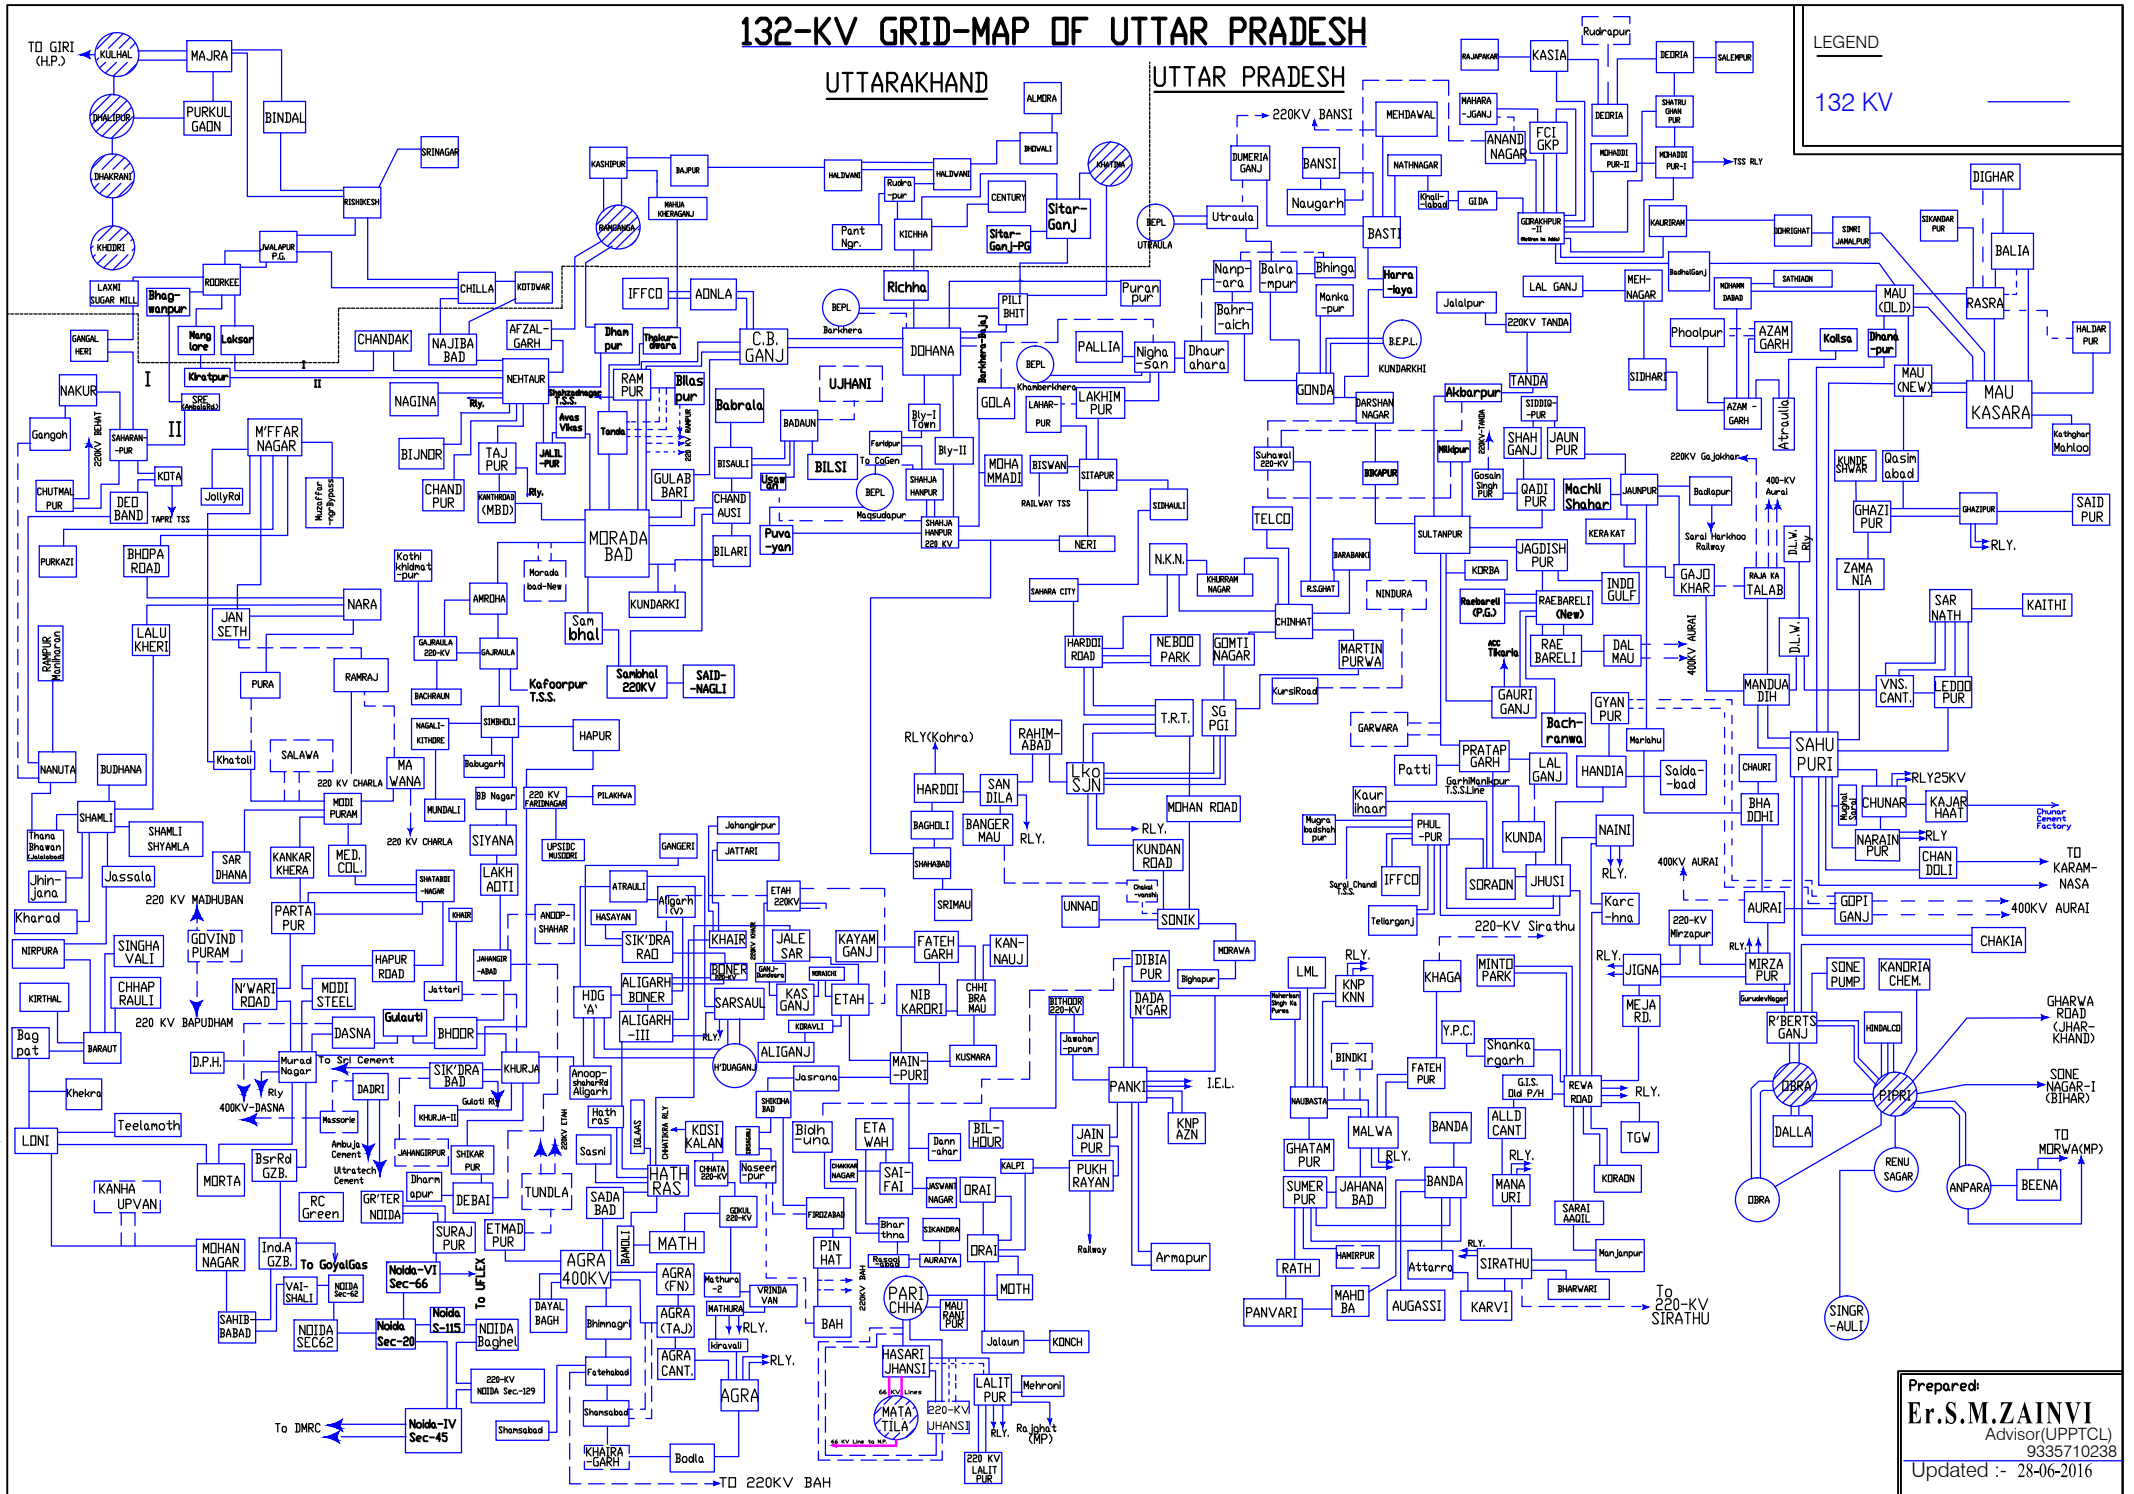

# 132-KV GRID-MAP OF UTTAR PRADESH

UTTARAKHAND

UTTAR PRADESH

LEGEND

132 KV

Prepared:  
**Er.S.M.ZAINVI**  
 Advisor(UPTCL)  
 9335710238  
 Updated :- 28-06-2016